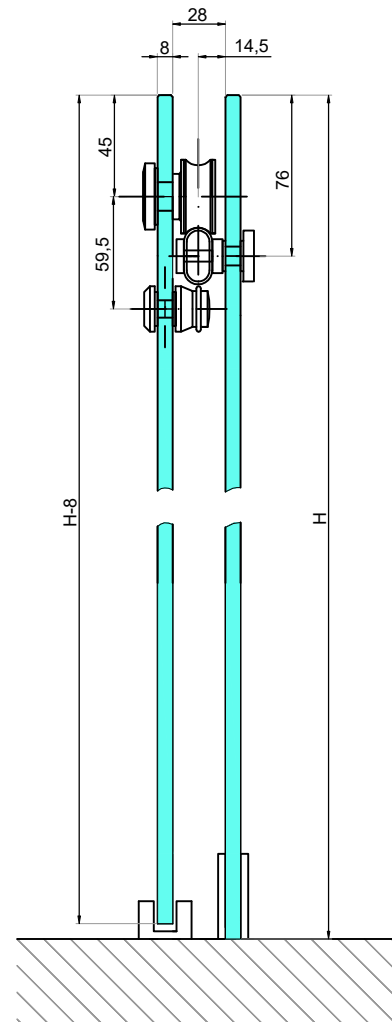

fixed panel

glass door

corner shower - single sliding door

wall - wall shower - single moving door

corner shower - double moving door
 To properly design the cabin,
 please contact our sales specialists.
 Be careful! Different glass preparation!

CGLASS[®]
 OKUCIA DO SZKŁA

ul. Baletowa 104
 02-867 Warszawa
 tel.: +48 22 33 15 400
 e-mail: biuro@cglass.pl
www.cglass.pl

Typ produktu

System przesuwny

Kod produktu

S010